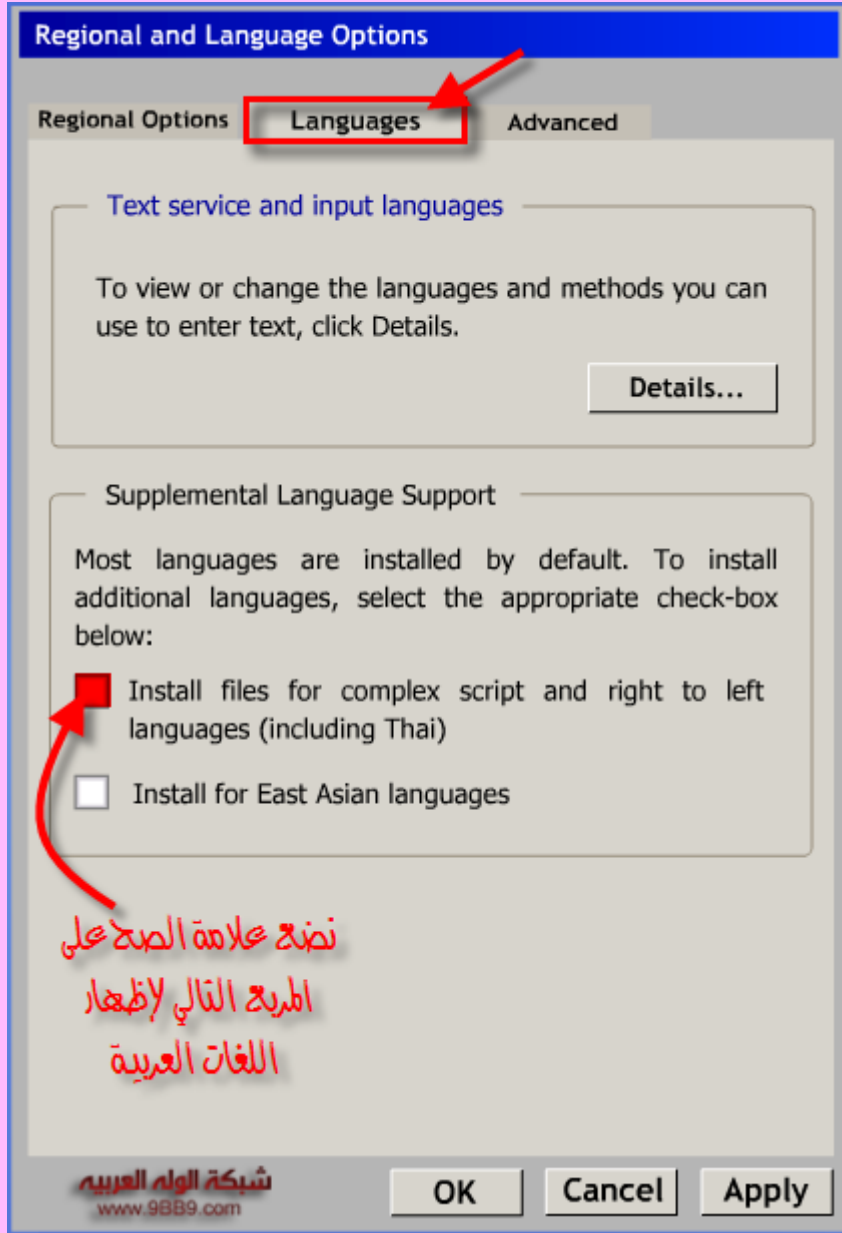

وأيضاً نضبط إعدادات اللغة من حيث عرض الأرقام والعملية والتاريخ التي تناسب عملنا..